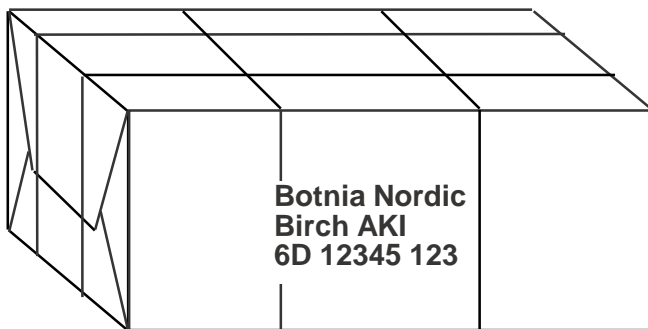

## Bales

**Size:** 86 x 77 x 42 cm

**Gross weight :** 250 kg

**Wrappers:** Pulp sheet

**Wires:** 4 galvanized wires,  
diameters 2.3 mm

**Markings:** Black and red ink jet printing,  
water soluble ink  
Brand name and bale number  
on outside of the bale